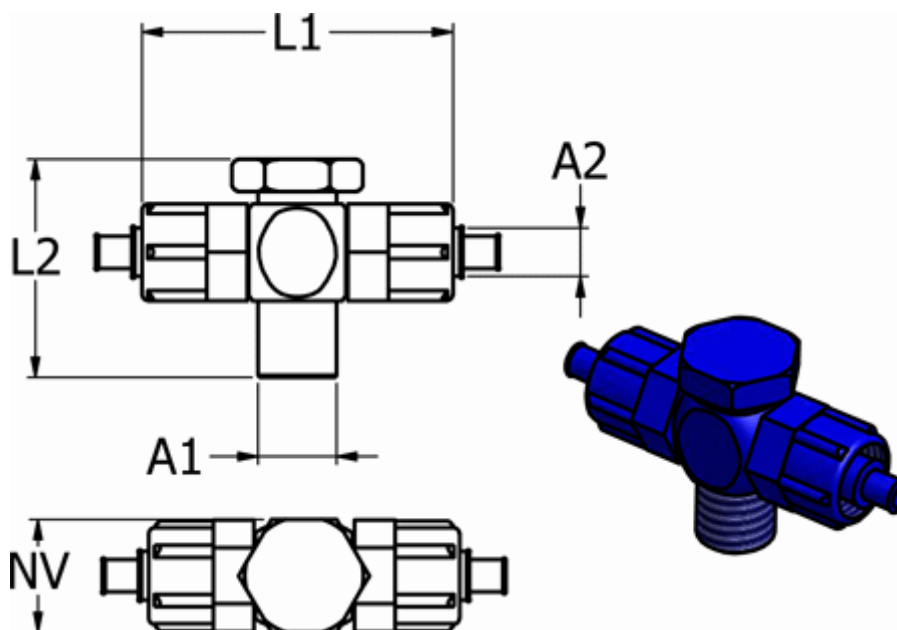

Article number: 58614816

Description: Push-on fitting POM 14.816, Ø8/6-G 1/4"-Ø8/6
Swivel plastic Tee, blue

Measures

For hose A2 = 8/6

L1 = 53

L2 = 29

NV = 17

Thread A1 = G 1/4"